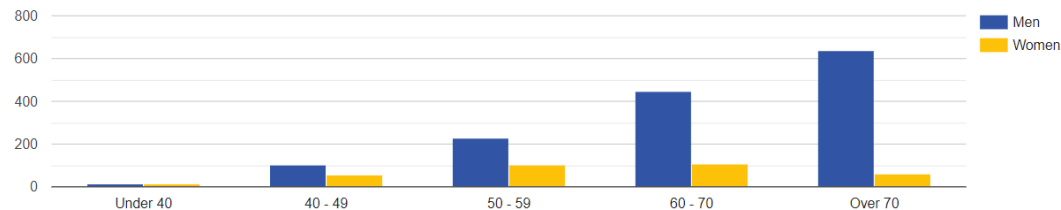

## AGE GROUPS

District

Distrikt 2305

Clubs

Clubs

Gender

Begge