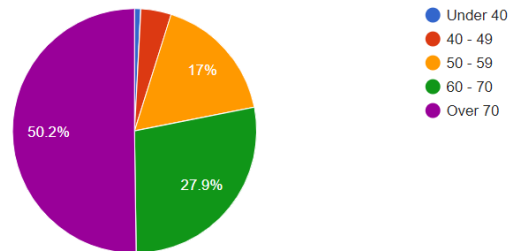

## AGE GROUPS

District

Distrikt 2305

Clubs

Clubs

Gender

Begge